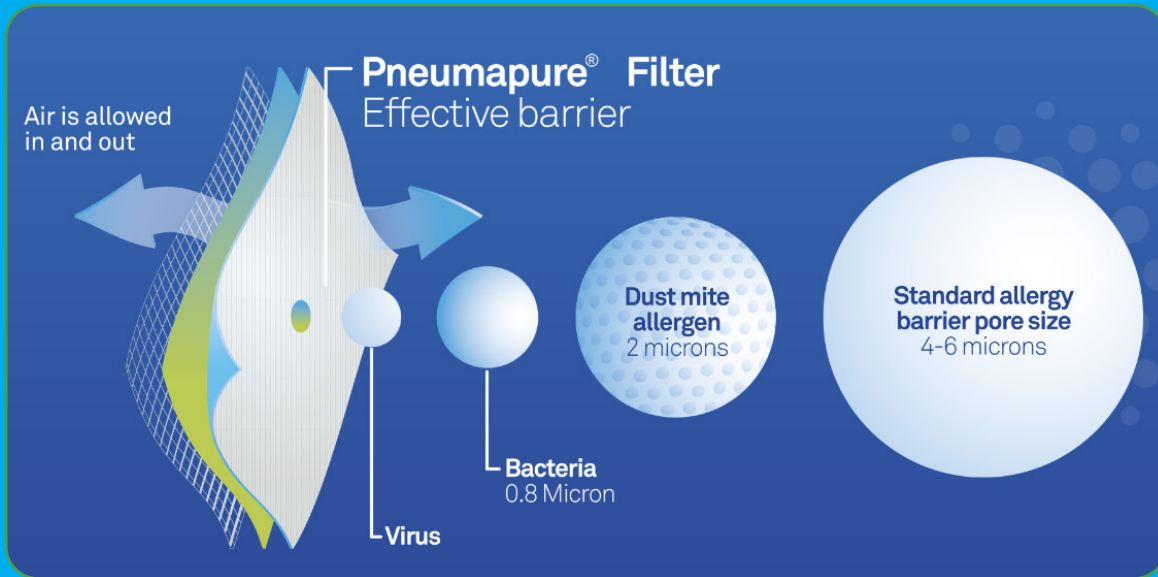

Dandle®PURE Neonatal Mattress

The patented PneuMapure® filter technology blocks bacteria, allergens, mold, and deadly viruses while maintaining sufficient breathability.

D 24770	Dandle®PURE Neonatal Mattress with PneuMapure® Filter: fits Panda™ Warmer	1 EA
D 24771	Dandle®PURE Neonatal Mattress with PneuMapure® Filter: fits Panda™ L&D Warmer	1 EA
D 24780	Dandle®PURE Neonatal Mattress with PneuMapure® Filter: fits Giraffe™ Family	1 EA
D 24790	Dandle®PURE Neonatal Mattress with PneuMapure® Filter: fits Airborne® 750i	1 EA
D 24800	Dandle®PURE Neonatal Mattress with PneuMapure® Filter: fits Bassinet	1 EA
D 24810	Dandle®PURE Neonatal Mattress with PneuMapure® Filter: fits Cozy Cot Warmer	1 EA
D 24820	Dandle®PURE Neonatal Mattress with PneuMapure® Filter: fits Air Shields® Isolette®	1 EA
D 24830	Dandle®PURE Neonatal Mattress with PneuMapure® Filter: fits ATOM Dual Incu i	1 EA
D 24840	Dandle®PURE Neonatal Mattress with PneuMapure® Filter: fits NÄRA Bassinet	1 EA
D 24850	Dandle®PURE Neonatal Mattress with PneuMapure® Filter: fits Caleo® Dräger	1 EA
D 24860	Dandle®PURE Neonatal Mattress with PneuMapure® Filter: fits Hard Crib Large	1 EA
D 24870	Dandle®PURE Neonatal Mattress with PneuMapure® Filter: fits Hard Crib Small	1 EA